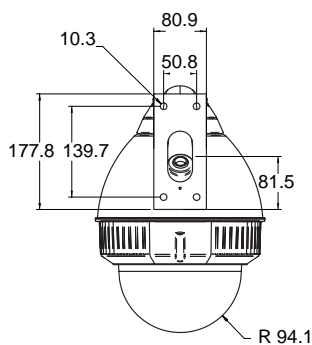

Maritime
Mount

Indoor

Outdoor

Dimensions
are in
millimeters