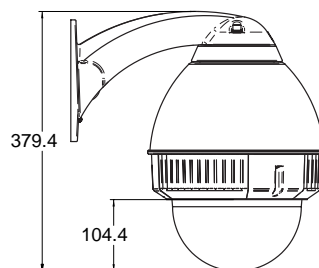

Outdoor

Dimensions
are in
millimeters

Model 9

Highlighted Features

Description

Designed primarily for outdoor area surveillance, the Model 9 is a 360 degree PTZ dome camera. The Model 9 provides superior surveillance with one of our Standard Definition or High Definition camera cores in durable IP66 housing. The Model 9 also offers a ruggedized option, the Model 9 Heavy Duty, which features an IP67 and IK10 rated stainless steel corrosion resistant housing.

	9-HD12	9-HD20	9-HD30
Weight and Dimensions			
Input voltage	24 VAC	24 VAC	24 VAC
Power consumption	20W	20W	20W
Dimensions	Model 9: 260.9 x 373.3 x 379.4 (L x W X H) Model 9E: 287.9 x 363.1 (R x H)	Model 9: 260.9 x 373.3 x 379.4 (L x W X H) Model 9E: 287.9 x 363.1 (R x H)	Model 9: 260.9 x 373.3 x 379.4 (L x W X H) Model 9E: 287.9 x 363.1 (R x H)
Weight	Model 9: 5.0 Kg Model 9E: 6.5 Kg	Model 9: 5.0 Kg Model 9E: 6.5 Kg	Model 9: 5.0 Kg Model 9E: 6.5 Kg
Colors	white, black, silver, blue	white, black, silver, blue	white, black, silver, blue
Glass color	transperant, smoked	transperant, smoked	transperant, smoked
Housing	standard, extreme environment	standard, extreme environment	standard, extreme environment