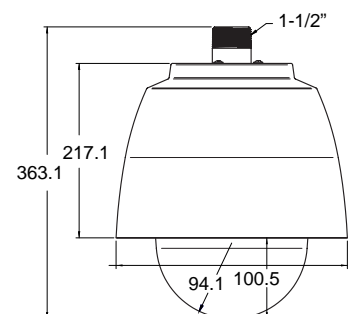

Maritime
Mount

Indoor

Outdoor

Dimensions
are in
millimeters