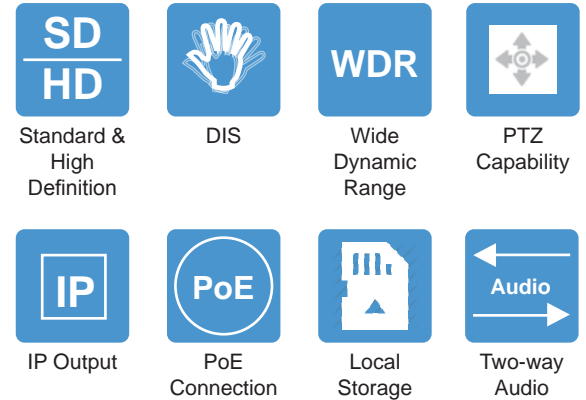

Outdoor

Dimensions
are in
millimeters

Model 9

Highlighted Features

Description

Designed primarily for outdoor area surveillance, the Model 9 is a 360 degree PTZ dome camera. The Model 9 provides superior surveillance with one of our Standard Definition or High Definition camera cores in durable IP66 housing. The Model 9 also offers a ruggedized option, the Model 9 Heavy Duty, which features an IP67 and IK10 rated stainless steel corrosion resistant housing.