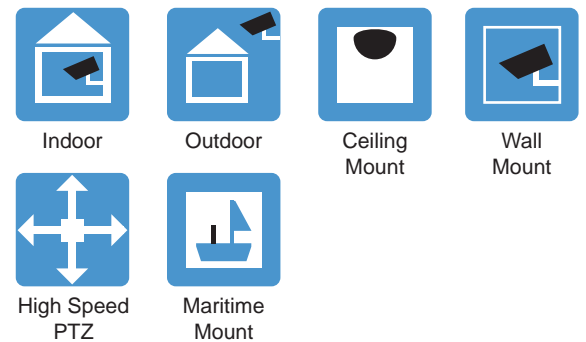

Housing and Mounts