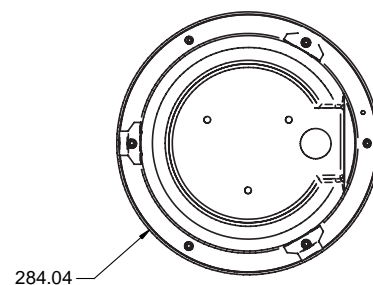

### ■ High Definition Models

7-HD12  
7-HD20  
7-HD30

Indoor

Outdoor

mm

Dimensions  
are in  
millimeters

	7-HD12	7-HD20	7-HD30
<b>Weight and Dimensions</b>			
<b>Input voltage</b>	24 VAC	24 VAC	24 VAC
<b>Power consumption</b>	20W	20W	20W
<b>Dimensions</b>	Ø 284.04 x 121 (R x H)	Ø 284.04 x 121 (R x H)	Ø 284.04 x 121 (R x H)
<b>Weight</b>	4.6 Kg	4.6 Kg	4.6 Kg
<b>Colors</b>	white, black, silver, blue	white, black, silver, blue	white, black, silver, blue
<b>Glass color</b>	transperant, smoked	transperant, smoked	transperant, smoked