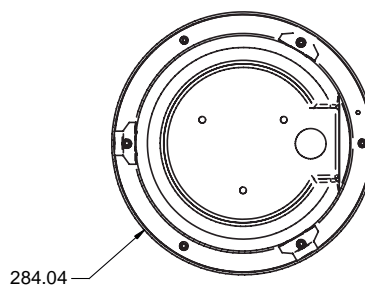

## Available Models:

- Standard Definition Models
  - 7-SD10
  - 7-SD18
  - 7-SD36

- High Definition Models
  - 7-HD12
  - 7-HD20
  - 7-HD30

Indoor

Outdoor

mm

Dimensions  
are in  
millimeters

	7-HD12	7-HD20	7-HD30
<b>Weight and Dimensions</b>			
<b>Input voltage</b>	24 VAC	24 VAC	24 VAC
<b>Power consumption</b>	20W	20W	20W
<b>Dimensions</b>	Ø 284.04 x 121 (R x H)	Ø 284.04 x 121 (R x H)	Ø 284.04 x 121 (R x H)
<b>Weight</b>	4.6 Kg	4.6 Kg	4.6 Kg
<b>Colors</b>	white, black, silver, blue	white, black, silver, blue	white, black, silver, blue
<b>Glass color</b>	transperant, smoked	transperant, smoked	transperant, smoked