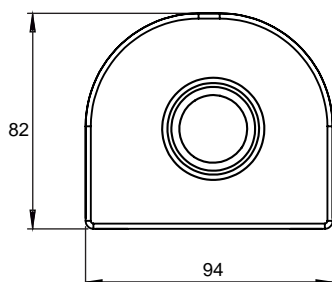

### ■ High Definition Models

- 5-HD12
- 5-HD20
- 5-HD30

Wall  
Mount

Indoor

Outdoor

mm

Dimensions  
are in  
millimeters

	5-HD12	5-HD20	5-HD30
<b>Weight and Dimensions</b>			
<b>Input voltage</b>	12 VDC	12 VDC	12 VDC
<b>Power consumption</b>	5W	5W	5W
<b>Dimensions (cm)</b>	94 x 200 x 82 ( L x W X H)	94 x 200 x 82 ( L x W X H)	94 x 200 x 82 ( L x W X H)
<b>Weight</b>	0.9 Kg	0.9 Kg	0.9 Kg
<b>Colors</b>	anodized aluminum and plastic in black, white, red, blue or silver	anodized aluminum and plastic in black, white, red, blue or silver	anodized aluminum and plastic in black, white, red, blue or silver