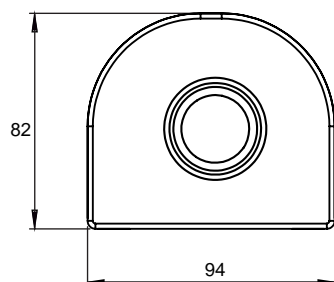

### ■ High Definition Models

- 5-HD12
- 5-HD20
- 5-HD30

Wall  
Mount

Indoor

Outdoor

mm

Dimensions  
are in  
millimeters

	5-HD12	5-HD20	5-HD30
<b>Weight and Dimensions</b>			
<b>Input voltage</b>	12 VDC	12 VDC	12 VDC
<b>Power consumption</b>	5W	5W	5W
<b>Dimensions (cm)</b>	94 x 200 x 82 ( L x W X H)	94 x 200 x 82 ( L x W X H)	94 x 200 x 82 ( L x W X H)
<b>Weight</b>	0.9 Kg	0.9 Kg	0.9 Kg
<b>Colors</b>	anodized aluminum and plastic in black, white, red, blue or silver	anodized aluminum and plastic in black, white, red, blue or silver	anodized aluminum and plastic in black, white, red, blue or silver