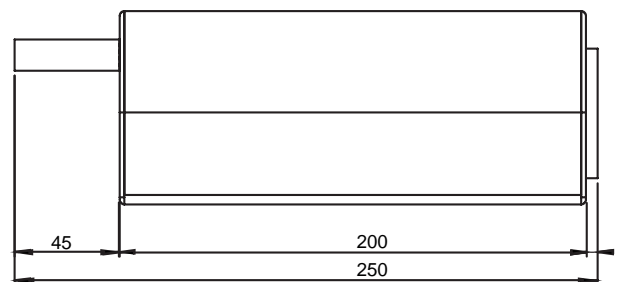

### ■ High Definition Models

- 5-HD12
- 5-HD20
- 5-HD30

Wall  
Mount

Indoor

Outdoor

mm

Dimensions  
are in  
millimeters

	5-HD12	5-HD20	5-HD30
<b>Weight and Dimensions</b>			
<b>Input voltage</b>	12 VDC	12 VDC	12 VDC
<b>Power consumption</b>	5W	5W	5W
<b>Dimensions (cm)</b>	94 x 200 x 82 ( L x W X H)	94 x 200 x 82 ( L x W X H)	94 x 200 x 82 ( L x W X H)
<b>Weight</b>	0.9 Kg	0.9 Kg	0.9 Kg
<b>Colors</b>	anodized aluminum and plastic in black, white, red, blue or silver	anodized aluminum and plastic in black, white, red, blue or silver	anodized aluminum and plastic in black, white, red, blue or silver