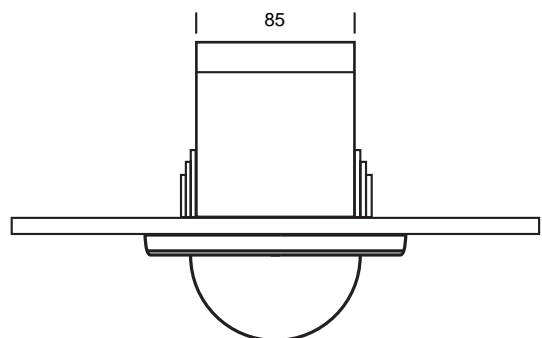

## Available Models:

■ Standard Definition Models  
3-SD

■ High Definition Models  
3-HD

Indoor

mm

Dimensions  
are in  
millimeters

### Weight and Dimensions

<b>Input voltage</b>	12 VDC	12 VDC
<b>Power consumption</b>	4W	6W
<b>Dimensions (cm)</b>	Ø 186 x 71 (R x H)	Ø 186 x 71 (R x H)
<b>Weight</b>	0.6 Kg	0.6 Kg
<b>Colors</b>	white, black, silver, blue	white, black, silver, blue
<b>Glass color</b>	transperant, smoked	transperant, smoked