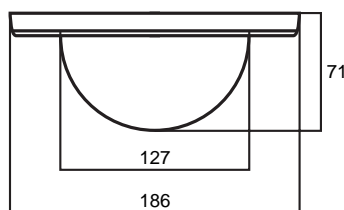

## Available Models:

■ Standard Definition Models  
3-SD

■ High Definition Models  
3-HD

Indoor

mm

Dimensions  
are in  
millimeters

### Weight and Dimensions

<b>Input voltage</b>	12 VDC	12 VDC
<b>Power consumption</b>	4W	6W
<b>Dimensions (cm)</b>	Ø 186 x 71 (R x H)	Ø 186 x 71 (R x H)
<b>Weight</b>	0.6 Kg	0.6 Kg
<b>Colors</b>	white, black, silver, blue	white, black, silver, blue
<b>Glass color</b>	transperant, smoked	transperant, smoked